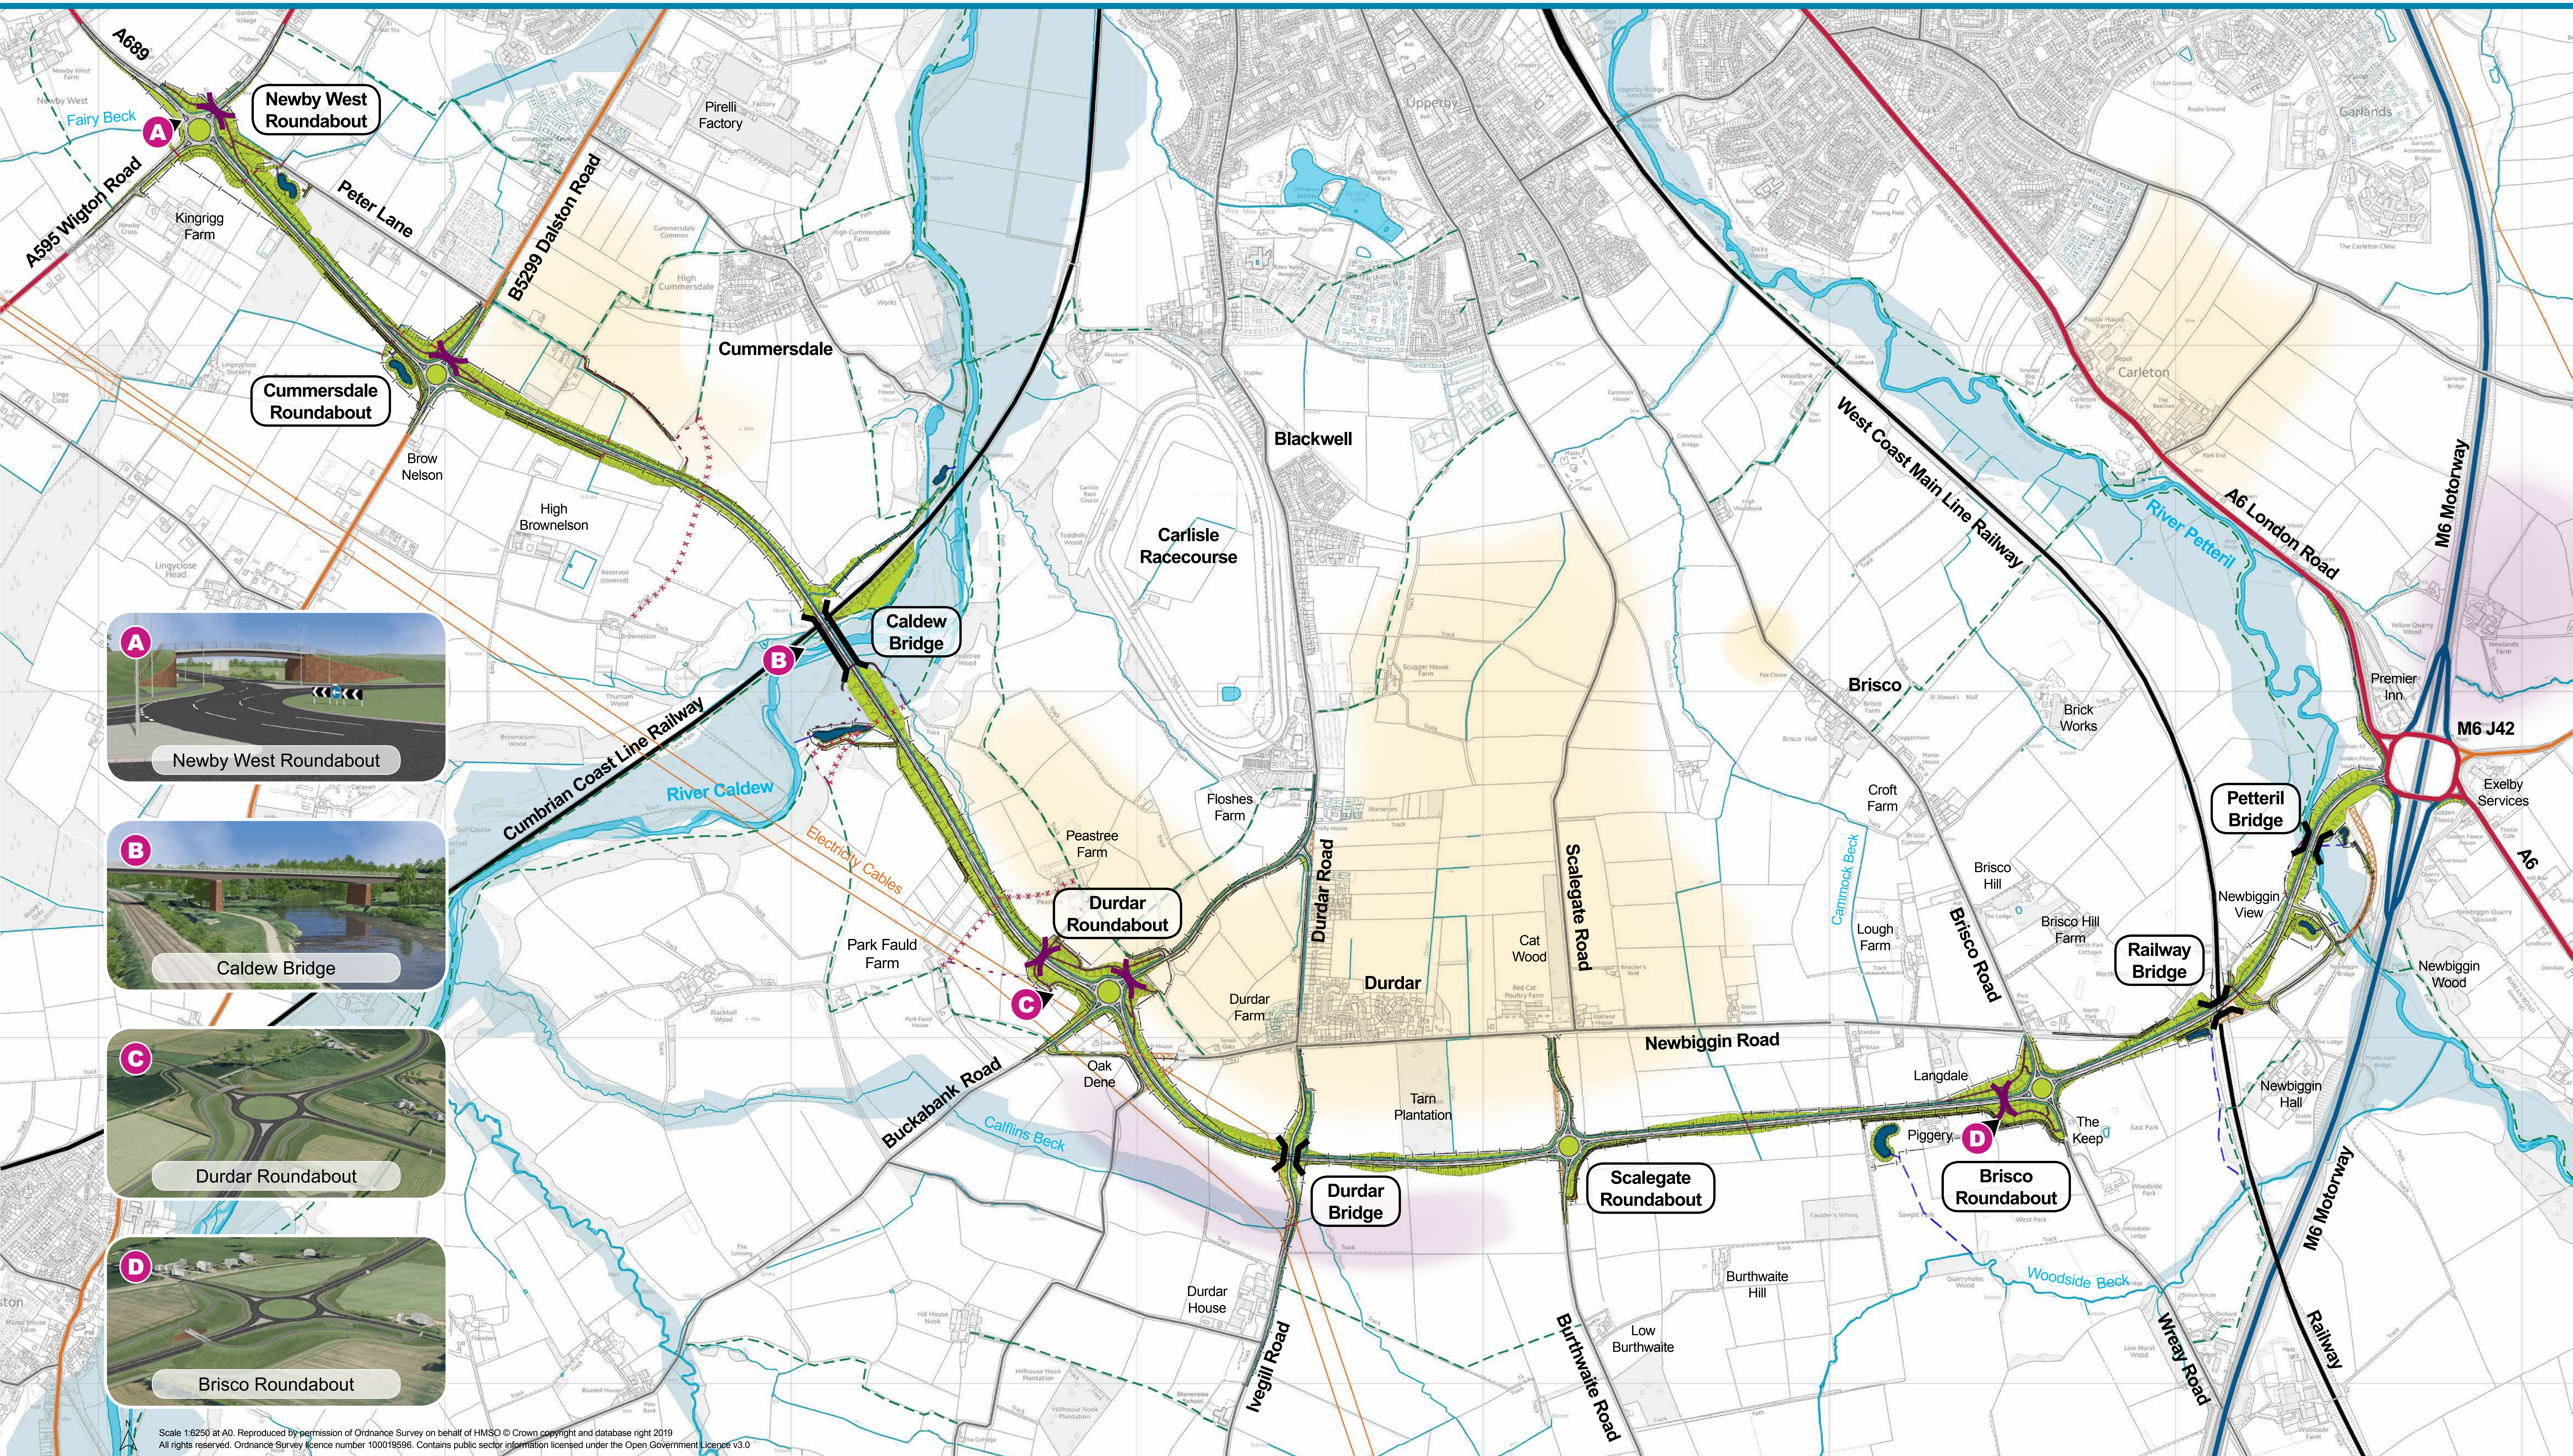

Carlisle Southern Link Road: Overview